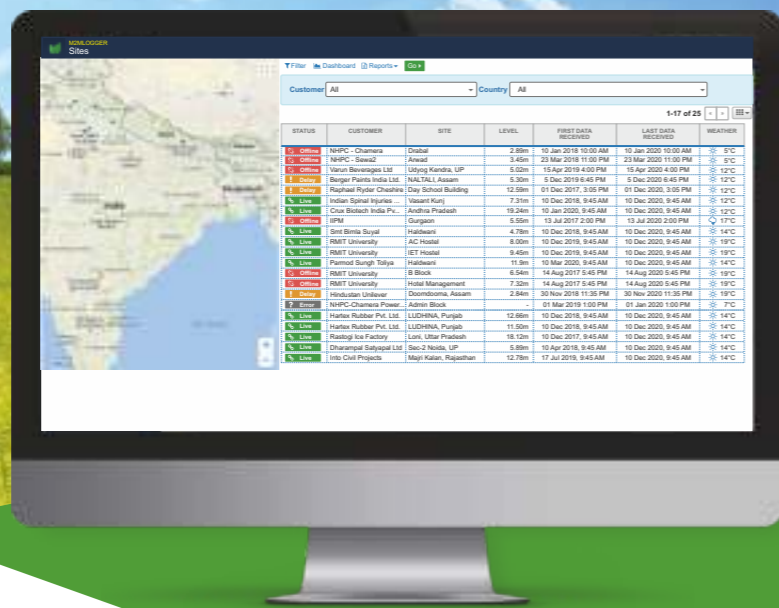

Online Groundwater Monitoring Solution

m2mLOGGER[®]
remote monitoring eco-system

Why need Groundwater Monitoring?

- India is the largest groundwater user in the world, using 25% of all groundwater extracted every year globally.
- Major component of the groundwater extracted, is used in the irrigation sector, followed by domestic use and lastly industrial use.
- Groundwater Monitoring is essential for accurate mapping of resources, its usage and replenishment cycles.

EZLink EVO series

For Water Level

- 4G LTE
- Cloud Connectivity
- Local Data-storage
- Inbuilt RTC
- MODBUS RTU RS485
- SDI12 Inputs
- Maintenance free with Long battery life

The most **efficient** and **transparent** way to meet regulatory compliance!

Features

- Compliant with CGWA guidelines
- Regulatory reporting
- Preemptive alerts for preventive maintenance
- Email / SMS alerts for threshold conditions.

Compatibility

EZLink 4G series

For Water Level & Flow-meters