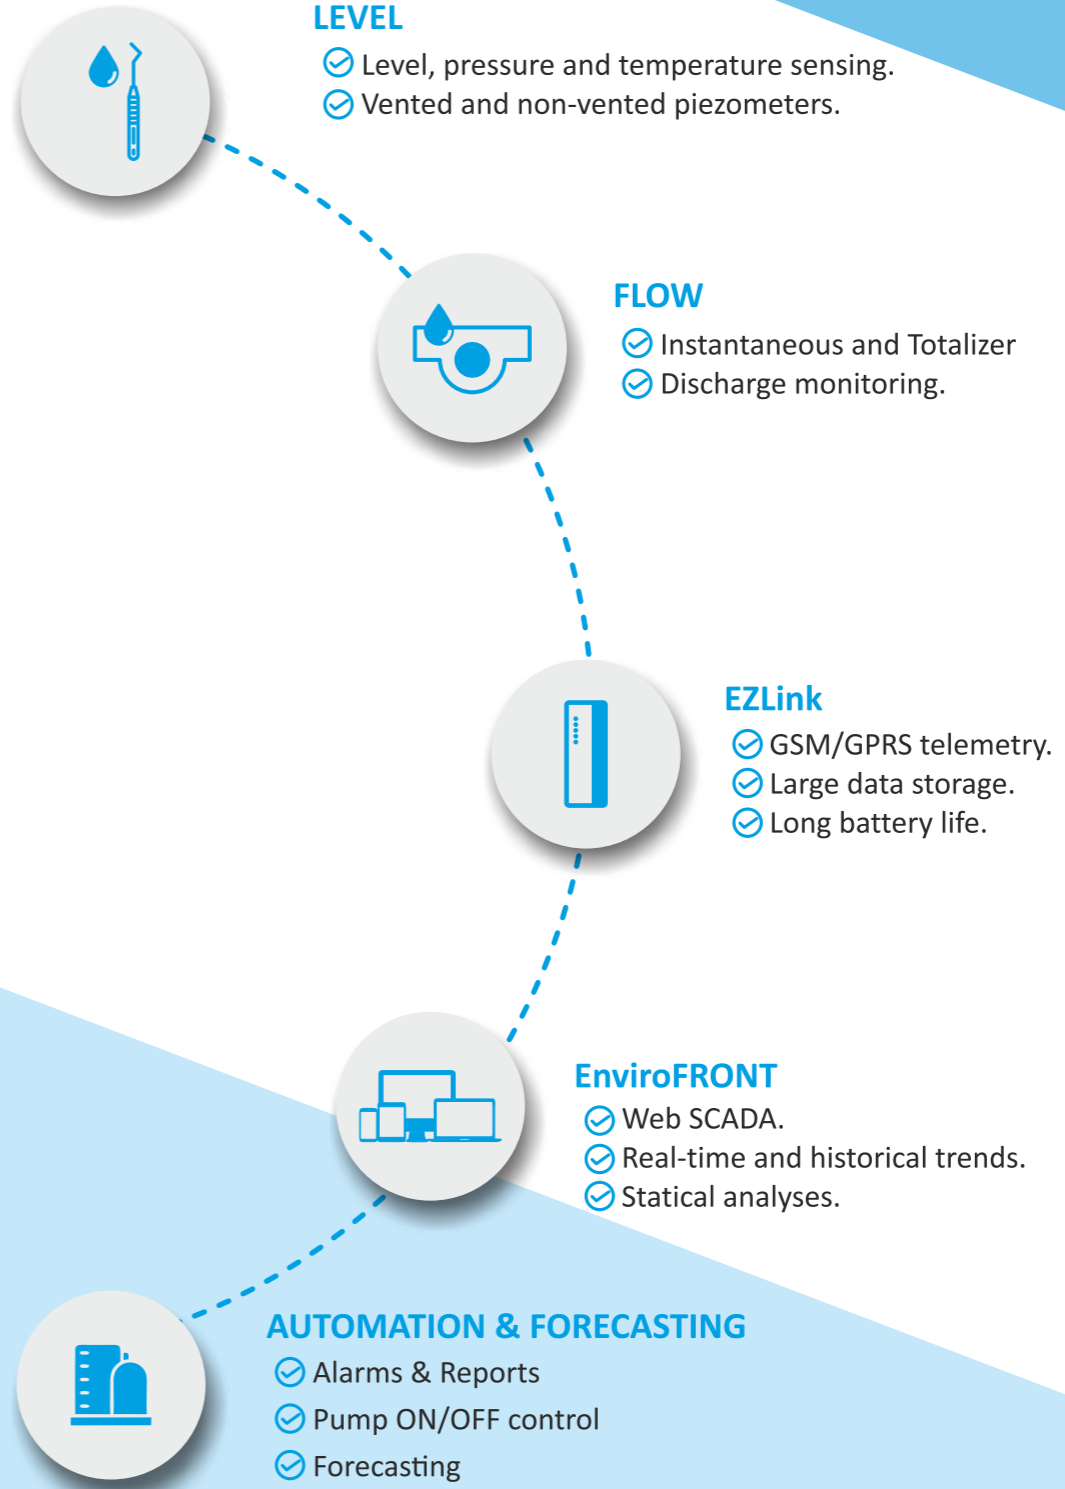

Online Groundwater Monitoring Solution

m2mLOGGER[®]
remote monitoring eco-system

Why need Groundwater Monitoring?

- India is the largest groundwater user in the world, using 25% of all groundwater extracted every year globally.
- Major component of the groundwater extracted, is used in the irrigation sector, followed by domestic use and lastly industrial use.
- Groundwater Monitoring is essential for accurate mapping of resources, its usage and replenishment cycles.

EZLink EVO series

For Water Level

- 4G LTE
- Cloud Connectivity
- Local Data-storage
- Inbuilt RTC
- MODBUS RTU RS485
- SDI12 Inputs
- Maintenance free with Long battery life

The most **efficient** and **transparent** way to meet regulatory compliance!

Features

- Compliant with CGWA guidelines
- Regulatory reporting
- Preemptive alerts for preventive maintenance
- Email / SMS alerts for threshold conditions.

Compatibility

EZLink 4G series

For Water Level & Flow-meters